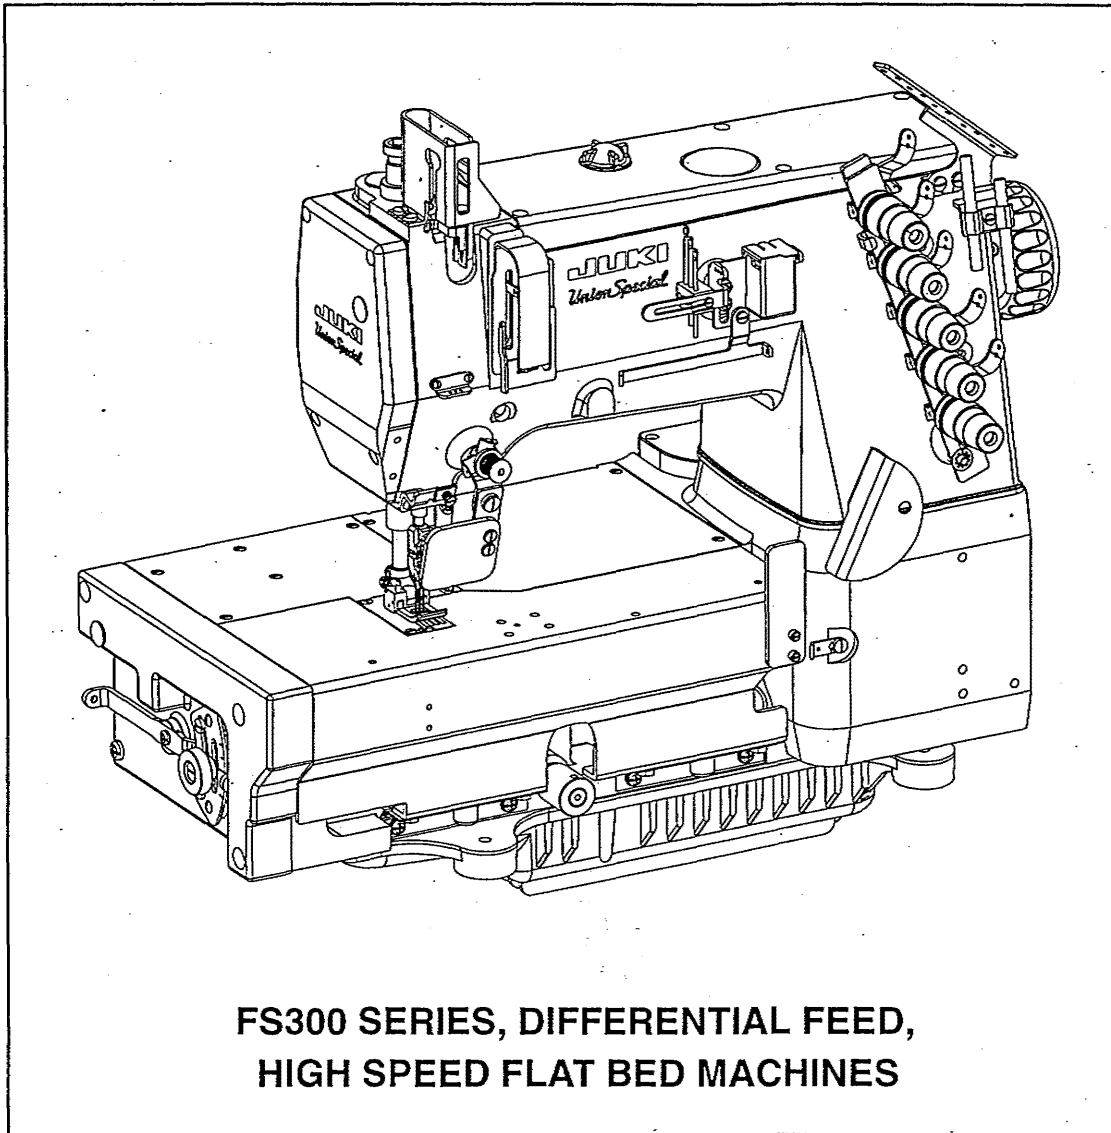

JUKI

Union Special

ILLUSTRATED PARTS SUPPLEMENT

**FS300 SERIES, DIFFERENTIAL FEED,
HIGH SPEED FLAT BED MACHINES**

MANUAL NO. PT9812

FOR STYLES

FS332U06

FS332C02

SEWING PARTS

Ref. No.	Part No.	Description	Amt. Req.
1.	-----	Needle Head, All styles (see chart)	1
2.	SS5060410SP	Screw	1
3.	50318AE56	Eyelet, Needle Head	1
4.	SS8080310TP	Screw	4
5.	-----	Throat Plate, For C02 styles (see chart)	1
5A.	-----	Throat Plate, For U06 styles (see chart)	1
6.	-----	Main Feed Dog For C02 styles (see chart)	1
6A.	-----	Main Feed Dog For U06 styles (see chart)	1
7.	-----	Differential Feed Dog For C02 styles (see chart)	1
7A.	-----	Differential Feed Dog For U06 styles (see chart)	1
8.	-----	Presser Foot For C02 styles (see chart)	1
9.	PH0300164CO	Parallel Pin	1
10.	50330FU	Set Screw	1
11.	50330FR	Step Presser Spring	1
12.	50330FP	Presser Foot Shank	1
13.	SM7040800SL	Screw	1
14.	18C1475	Presser Foot Stopper Screw	1
15.	NM6030001SD	Nut	1
16.	SM8030500SP	Screw	1
17.	50330FS	Step Presser Spring Holder	1
18.	50330FM56	Presser Foot Bottom	1
19.	SM4030300SC	Screw	1
20.	50330FV	Tape Pick-up Guide	1
21.	50330FL56	Step Presser Foot Assembly	1
22.	50330FW	Step Presser	1
23.	PH200063CO	Pin	1
24.	50330FN	Step Presser Foot	1
25.	-----	Presser Foot For U06 styles (see chart)	1
26.	SS6090810TP	Screw	1
27.	50330GD56	Presser Foot Bottom	1
28.	50330GB	Yielding Section	2
29.	50330GA	Cloth Guide	1
30.	50330FF	Spring	1
31.	50330FE	Roll Pin	1
32.	50330FD	Pin	1
33.	50330FB	Spring	1
34.	50330EY	Presser Foot Shank	1
35.	18C1478	Screw	1